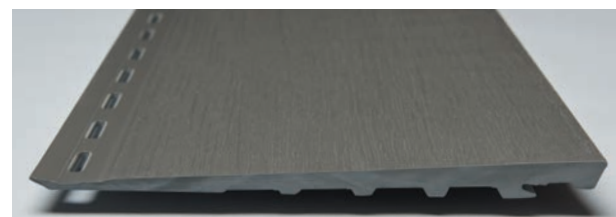

## **INFINITYSEAM™**

One more finishing touch you get with Wolf on your side.

Unlike other siding that requires panel overlapping or extensive caulking, Wolf Portrait High-Density Cellular Siding features industry-leading **INFINITYSEAM™** Siding Seam Plates. Not only do they provide high board-to-board locking adhesion and high tensile strength, they also allow installations with cleaner, tighter seams.