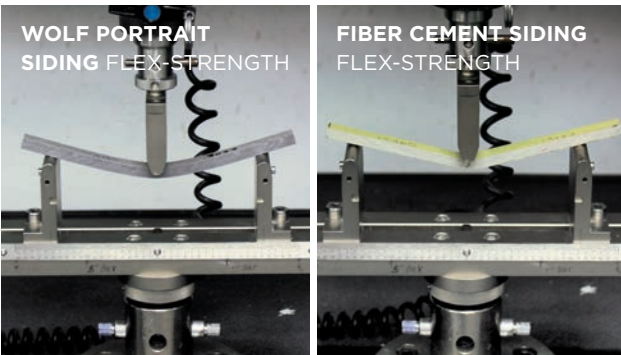

POWERFULLY STUNNING ENDURANCE

Don't let the stunning good looks of Wolf Portrait Siding fool you; its unique high-density cellular structure makes it both strong and durable, too.

The photos (left) show Wolf Portrait Siding's remarkable flex-strength versus fiber cement using the ASTM International D790-2 test. In fact, the flexing strength of Wolf Portrait Siding is over four times greater than fiber cement. This same design strength is also evident in Wolf Portrait Siding's impact resistance.

In addition to its material strength, Wolf Portrait Siding is more than four times thicker than hollow veneer siding and features linear extruded reinforcement ridges. This substantial panel design helps deaden contact-sound during heavy rainfall and provides an extra line of defense for your home against a sometimes-brutal mother nature.